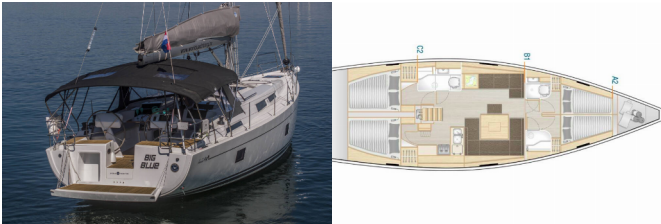

HANSE 458

Big Blue (2023)

World Yachting Charter
Image not found or type unknown

World Yachting Charter • Obala Jerka Šižgorića 1 • 22000 Šibenik • Croatia

Phone: +385 91 122 7444

E-mail: booking@worldyachting.hr

Web: www.worldyachting.hr

DECK: Bimini top, Cockpit table, Cockpit/stern, outside shower, Dinghy, Electric anchor windlass, Sprayhood, Teak cockpit

ENTERTAINMENT: Outdoor speakers, Radio, TV

GALLEY: Hot water

Production Year	2023
------------------------	------

Length	14.04 M
---------------	---------

Cabins	4
---------------	---

Berths	8 + 2
---------------	-------

WC	3
-----------	---

PRICE AND AVAILABILITY

Hanse 458 Big Blue (2023)