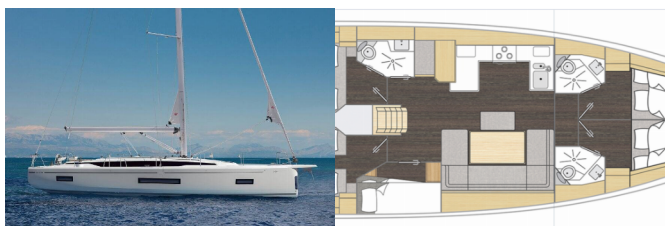

# BAVARIA C46

Rib Eye (2025)

World Yachting Charter  
Image not found or type unknown

<b>Yacht Base</b>	Marina Mandalina, Šibenik, Croatia
<b>Yacht ID</b>	30
<b>Yacht Brands</b>	Bavaria
<b>Yacht Name</b>	Rib Eye
<b>Production Year</b>	2025
<b>Length</b>	14.50 M
<b>Cabins</b>	5
<b>Berths</b>	10 + 2
<b>Max Persons</b>	12
<b>WC</b>	3

**DECK:** Anchor winch remote control, Bimini top, Cockpit fridge, Cockpit grill, Cockpit light, Cockpit/stern, outside shower, Dinghy, Electric anchor windlass, Folding cockpit table, Hydraulic lifting swimming platform, Lowerable cockpit table, Sprayhood, Teak cockpit