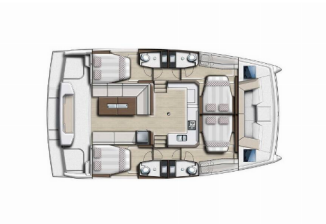

<b>Yacht Base</b>	Marina Mandalina, Šibenik, Croatia
<b>Yacht ID</b>	32
<b>Yacht Brands</b>	Catana
<b>Yacht Name</b>	Hasta La Vista
<b>Production Year</b>	2024
<b>Length</b>	12.31 M
<b>Cabins</b>	4
<b>Berths</b>	8 + 2
<b>WC</b>	4

**COMFORT:** Cockpit cushions, Mosquito nets

**DECK:** Bimini top, Cockpit sides with windows, Cockpit table, Cockpit/stern, outside shower, Courtesy LED lights all over deck including stern immersed courtesy LED, Davit, Dinghy, Electric anchor windlass, Fly sunbathing area, Flybridge, Foredeck sunbathing area, Outboard engine, Remote control for anchor winch with chain counter at helm, Spring cleats, Swimming ladder

**ENTERTAINMENT:** Fusion radio

**GALLEY:** Freezer, Oven

**INTERIOR:** Convertible table in salon, Electric fans in cabins, Electric toilet

**NAVIGATION:** Autopilot, Depthsounder, GPS chart plotter, Speedometer (Speed log), Wind instrument/Anemometer