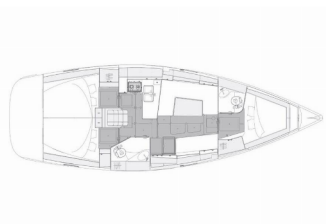

ELAN IMPRESSION 40.1

Oto (2022)

World Yachting Charter Image not found or type unknown

World Yachting Charter • Obala Jerka Šižgorića 1 • 22000 Šibenik • Croatia

Phone: +385 91 122 7444

E-mail: booking@worldyachting.hr

Web: www.worldyachting.hr

DECK: Bimini top, Cockpit fridge, Cockpit table, Cockpit/stern, outside shower, Dinghy, Electric anchor windlass, Grill/Barbecue/Plancha, Sprayhood, Teak cockpit

ENTERTAINMENT: Outdoor speakers, Radio, TV

GALLEY: Hot water

NAVIGATION: Autopilot, Bow thruster, Depthsounder, GPS chart plotter - cockpit, Speedometer (Speed log), Wind instrument/Anemometer

SAFETY: VHF radio

YACHT ELECTRICS: Heating, Inverter

Yacht Base Marina Mandalina, Šibenik, Croatia

Yacht ID 7

Yacht Brands Elan Marine

Yacht Name Oto

Production Year 2022

Length 11.99 M

Cabins 3

Berths 6 + 2

WC 2